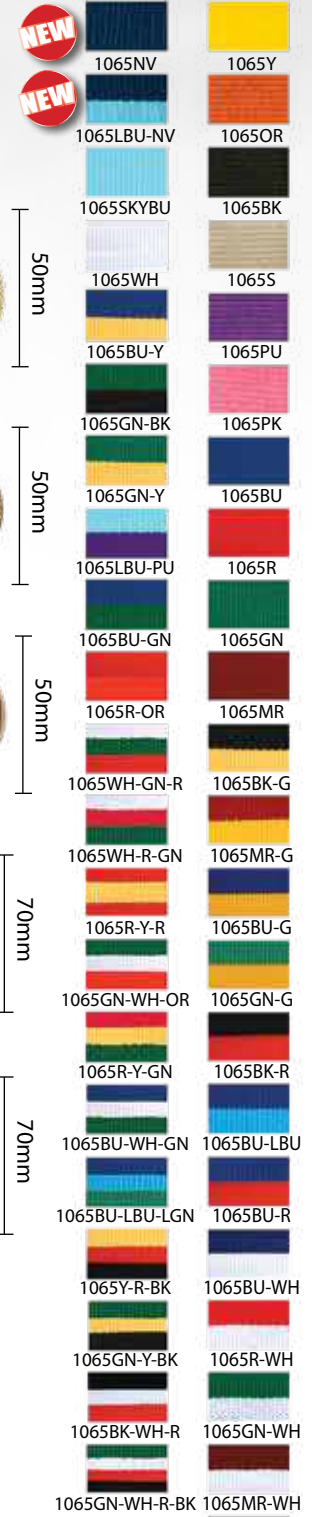

MEDALS, MEDAL CASES & RIBBONS